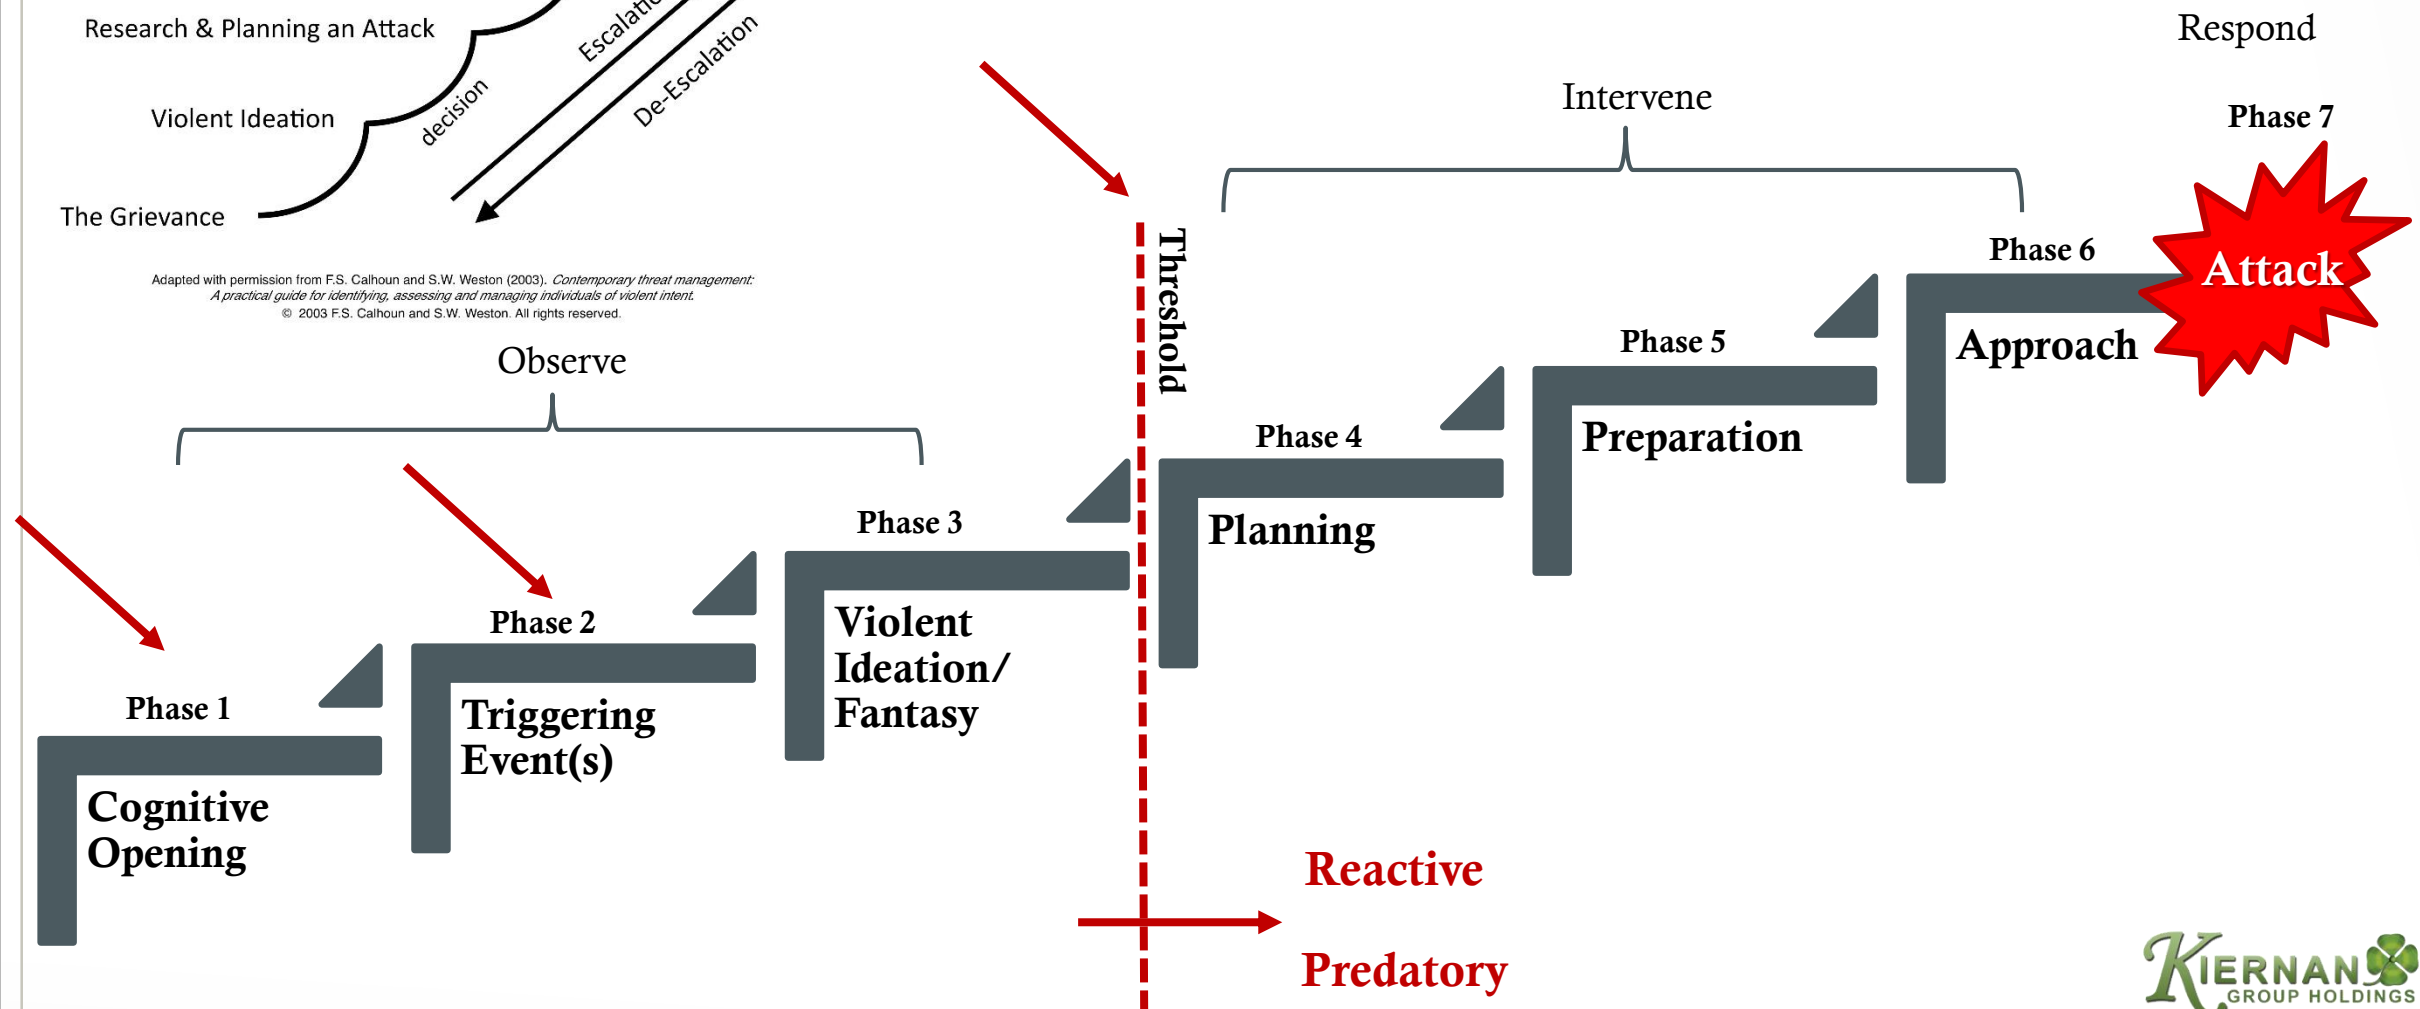

Application of a Pathway to Violence Model

Dr. Joshua Sinai, Senior Analyst

Pathway to Workplace Targeted or Intended Violence

Adapted with permission from F.S. Calhoun and S.W. Weston (2003). *Contemporary threat management: A practical guide for identifying, assessing and managing individuals of violent intent.* © 2003 F.S. Calhoun and S.W. Weston. All rights reserved.

Reactive
Predatory

PREPAREDNESS WITHOUT PARANOIA™

KGH Pathway to Violence Model

PREPAREDNESS WITHOUT PARANOIA™

Dr. Joshua Sinai
Senior Analyst
Kiernan Group Holdings
908 King Street, Suite 200
Alexandria, VA 22314