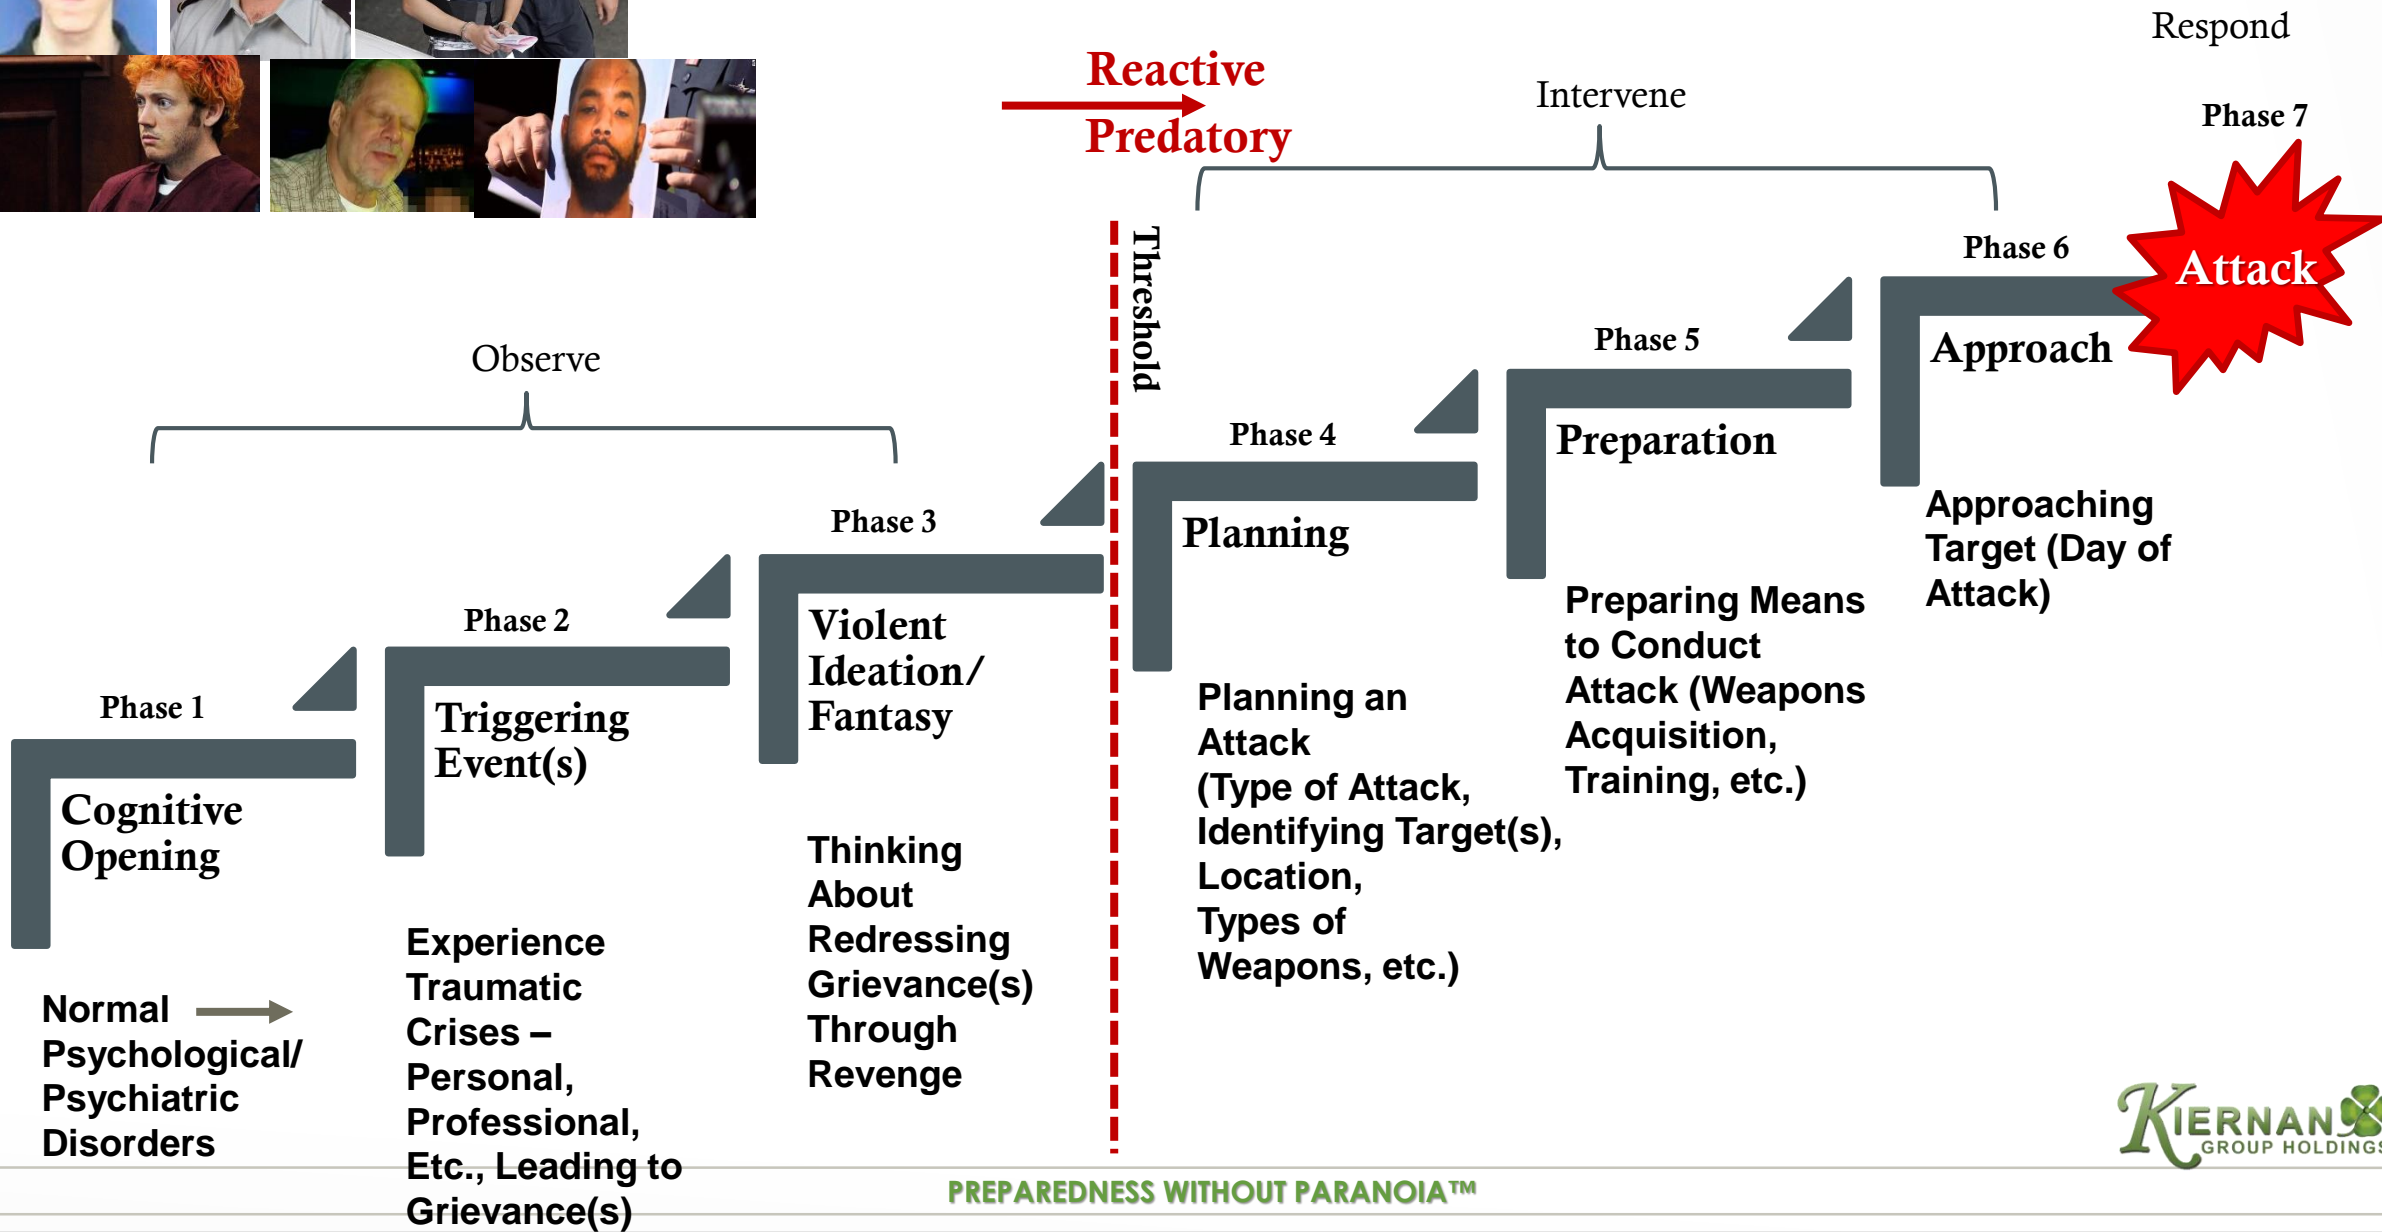

Application of a Pathway to Violence Model

Dr. Joshua Sinai, Senior Analyst

Pathway to Workplace Targeted or Intended Violence

Adapted with permission from F.S. Calhoun and S.W. Weston (2003). *Contemporary threat management: A practical guide for identifying, assessing and managing individuals of violent intent.* © 2003 F.S. Calhoun and S.W. Weston. All rights reserved.

Reactive
Predatory

PREPAREDNESS WITHOUT PARANOIA™

KGH Pathway to Violence Model

PREPAREDNESS WITHOUT PARANOIA™

Dr. Joshua Sinai
Senior Analyst
Kiernan Group Holdings
908 King Street, Suite 200
Alexandria, VA 22314