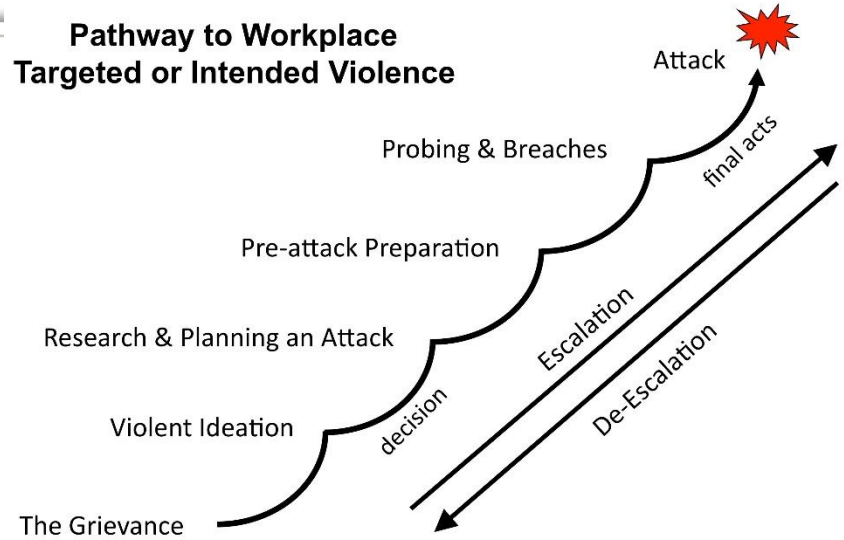

Application of a Pathway to Violence Model

Dr. Joshua Sinai, Senior Analyst

Pathway to Workplace Targeted or Intended Violence

Adapted with permission from F.S. Calhoun and S.W. Weston (2003). *Contemporary threat management: A practical guide for identifying, assessing and managing individuals of violent intent.* © 2003 F.S. Calhoun and S.W. Weston. All rights reserved.